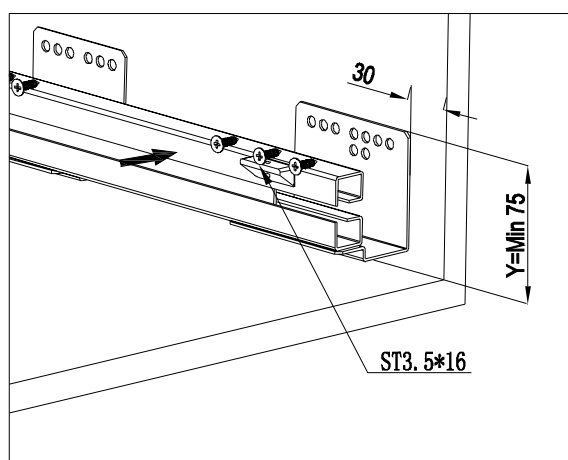

This instruction is fit for Trough basket with Angas slide

Name	photo	pcs
ST3.5*16 tapping screw		12
M5*10 Screw		4
Fastening		4
Angas slide		1 set

Step 1: Install the slide to the side cabinet ,Two side should be installed symmetrically.

Step 2: Install the basket to the slides connected by fastening.