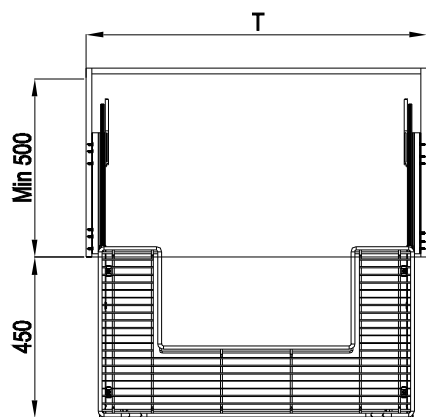

This instruction is fit for Trough basket with Angas slide

Name	photo	pcs
ST3.5*16 tapping screw		12
M5*10 Screw		4
Fastening		4
Angas slide		1 set

Step 1: Install the slide to the side cabinet ,Two side should be installed symmetrically.

Step 2: Install the basket to the slides connected by fastening.